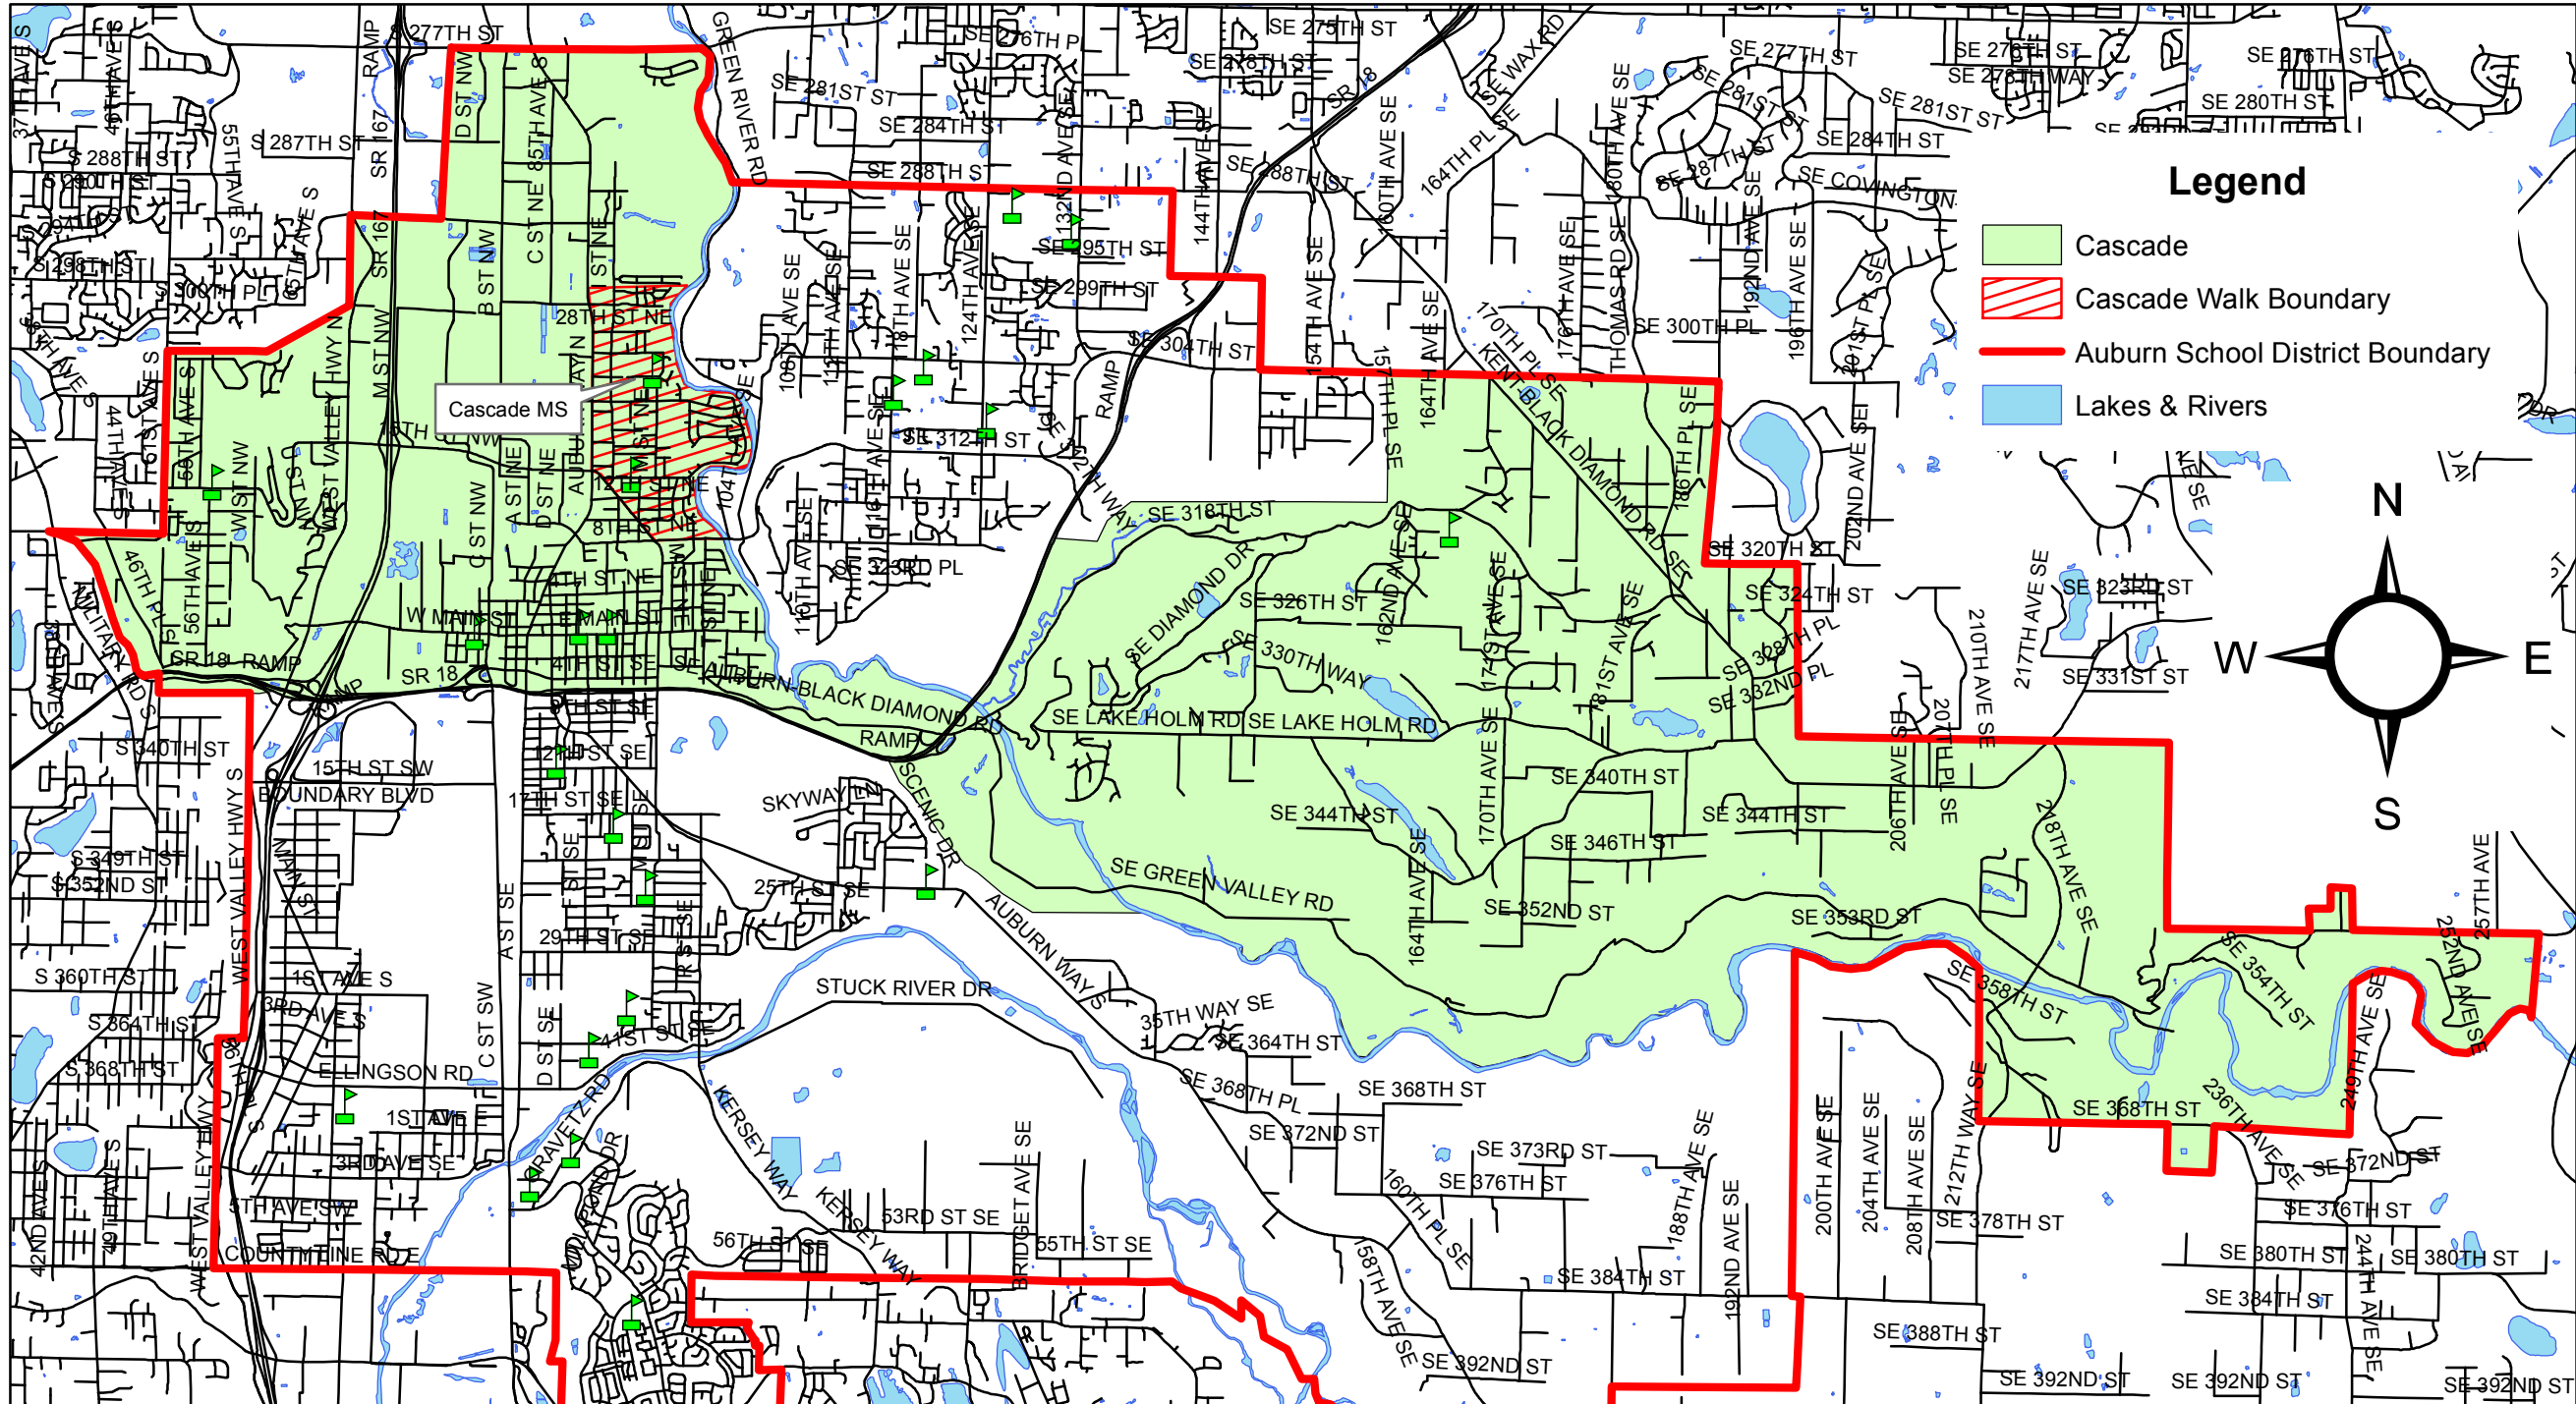

# Cascade Middle School Attendance Area

**Legend**

- Cascade
- Cascade Walk Boundary
- Auburn School District Boundary
- Lakes & Rivers